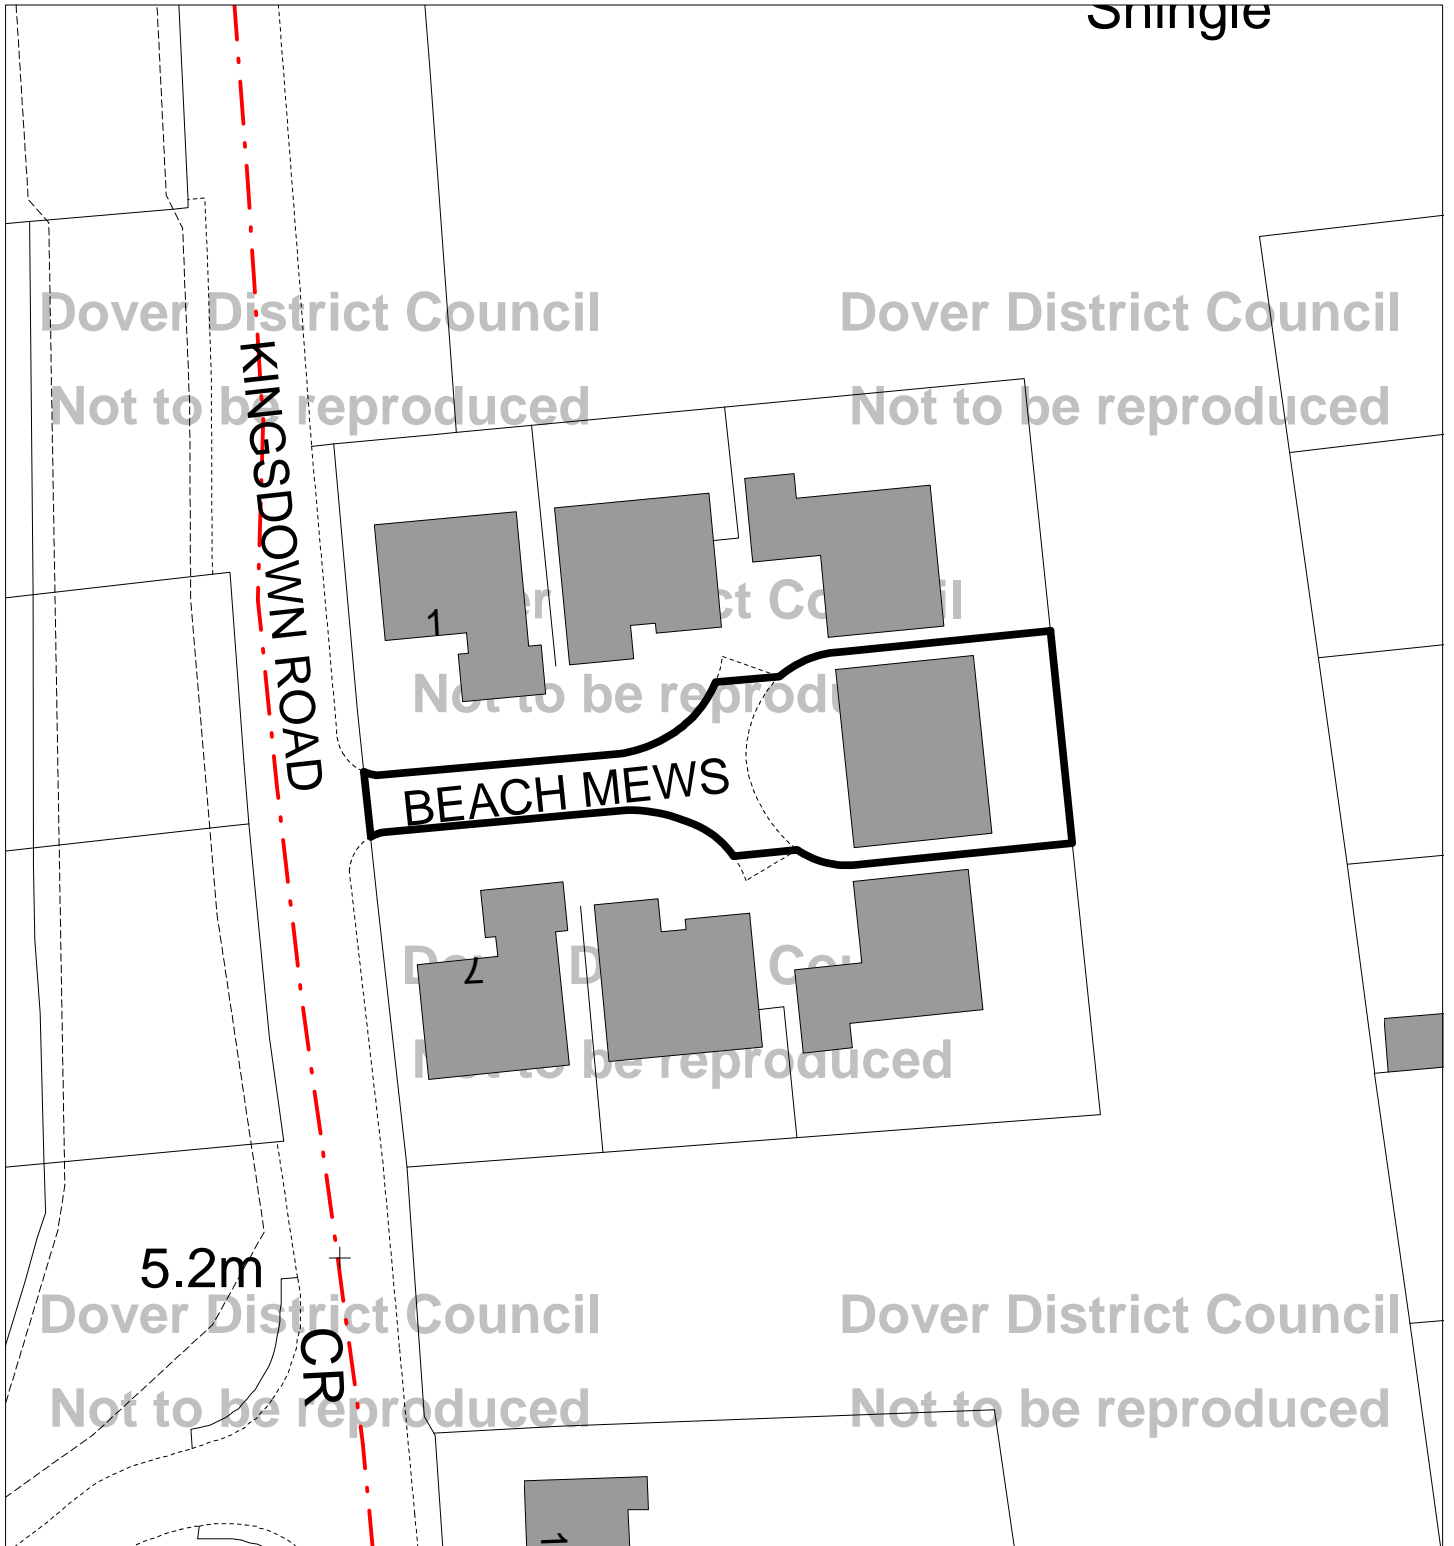

Single

Not to scale

This map is reproduced from Ordnance Survey material with the permission of Ordnance Survey on behalf of the Controller of Her Majesty's Stationery Office © Crown copyright. Unauthorised reproduction infringes Crown copyright and may lead to prosecution or civil proceedings.

Dover District Council Licence Number 100019780 published 2016

Note: This plan is provided for purposes of site identification only.

Application: DOV/16/01461

4 Beach Mews

Walmer

CT14 8AP

TR37874891